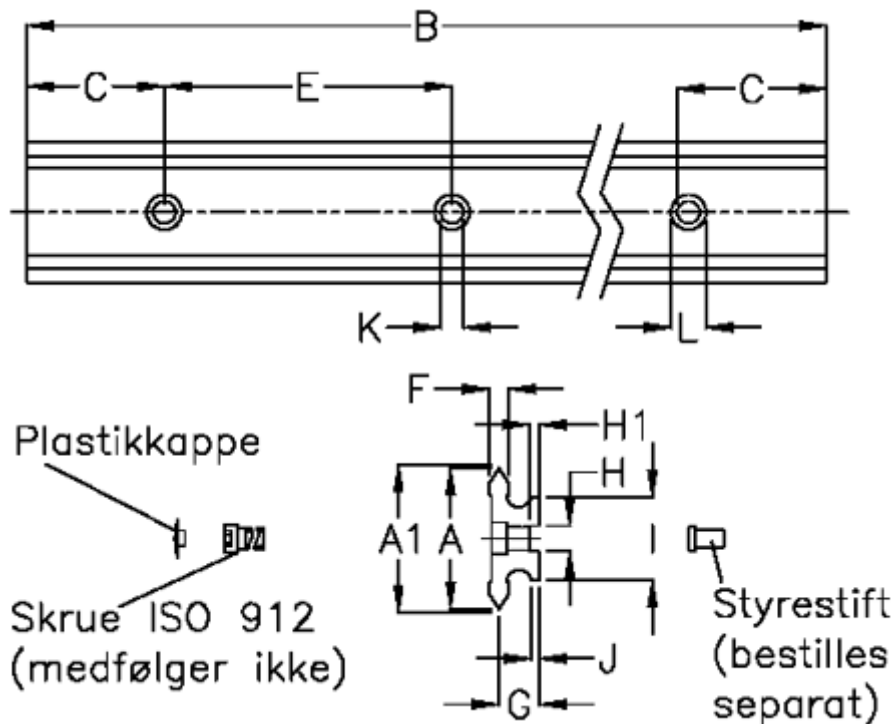

Article number: 057120734161

Description: Hepco GV3 slide NM 44 L3416 P1
with counterbored holes

Measures

A	= 44	G	= 12.5	Weight kg/1000 = 3.50
A1	= 44.74	H	= 8	
B	= 3416	H1	= 3.0	
C	= 43.0	I	= 26.0	
E	= 90	J	= 2.30	
F	= 6.21	K	= 7.0	
For bearing	= J34	L	= 11 x 6.1	
For guide pin	= SDP8	Precision type	= P1	